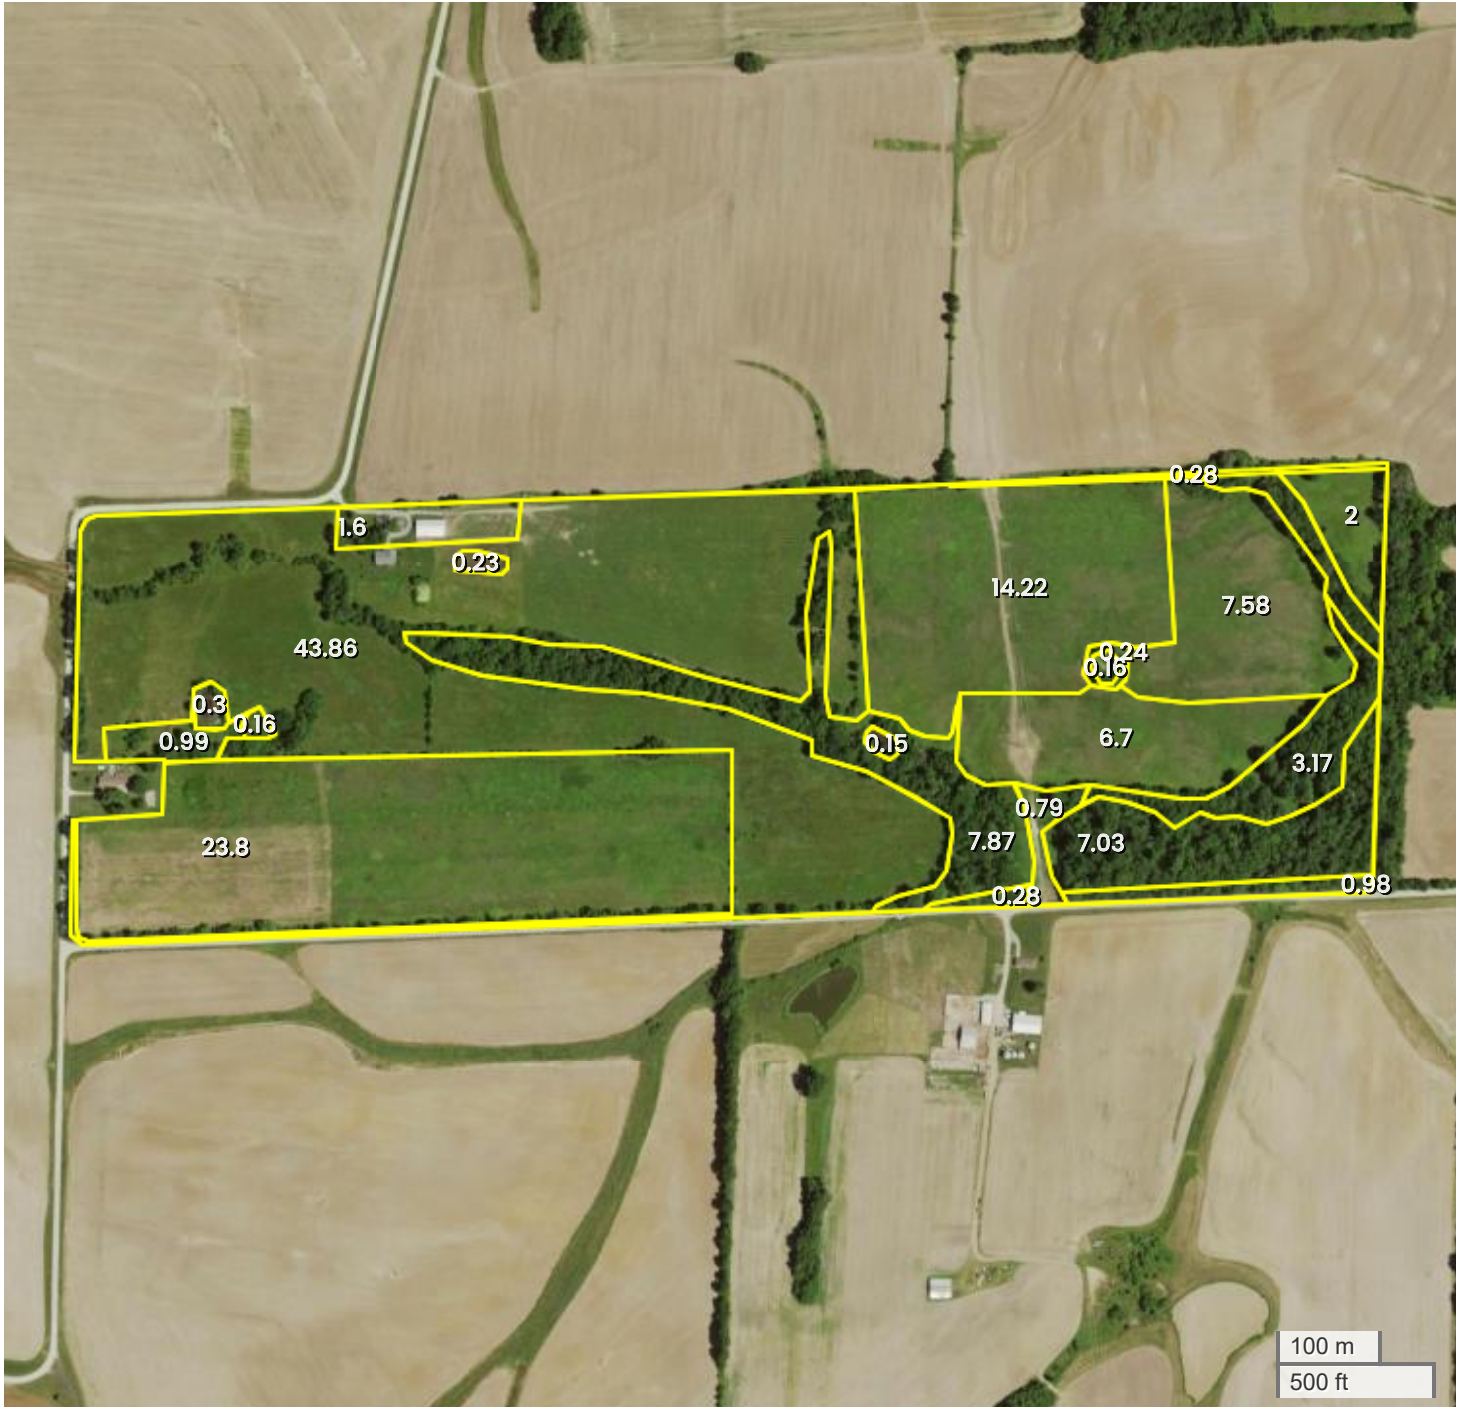

AUDRAIN COUNTY, MO

AERIAL MAP

Center: 39.107536, -91.929688

16-50N-9W

Salt River Township

Audrain County, MO

FarmWorth, LLC makes no warranties, express or implied, regarding the accuracy of any information provided through FarmWorth.com. User is solely responsible for independently verifying all information prior to use and waives any claims against FarmWorth, LLC arising from inaccuracies in such information.